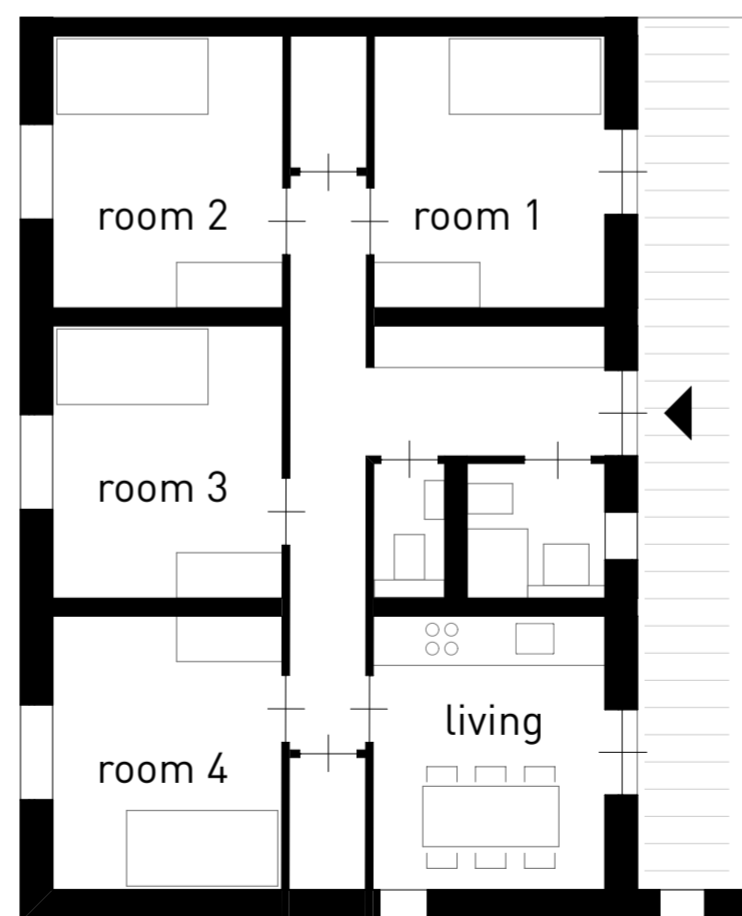

accommodation for refugees
8 persons
78,7 m²

conversion into...

4-room flat

one-room apartment & 2-room flat

shared accommodation for students

student apartments