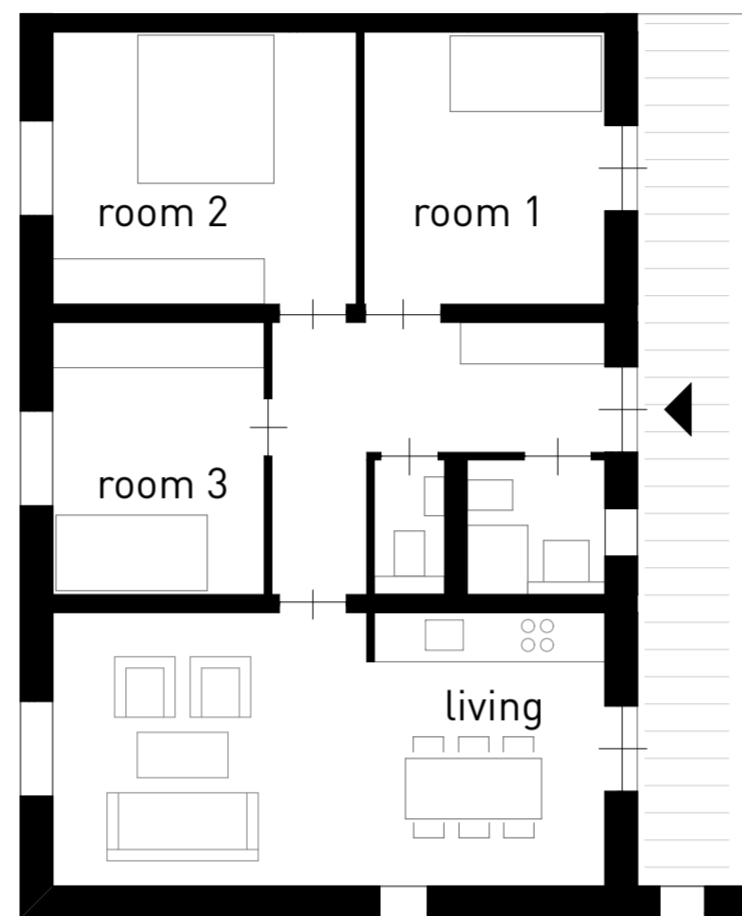

accommodation for refugees
8 persons
78,7 m²

conversion into...

4-room flat

one-room apartment & 2-room flat

shared accommodation for students

student apartments