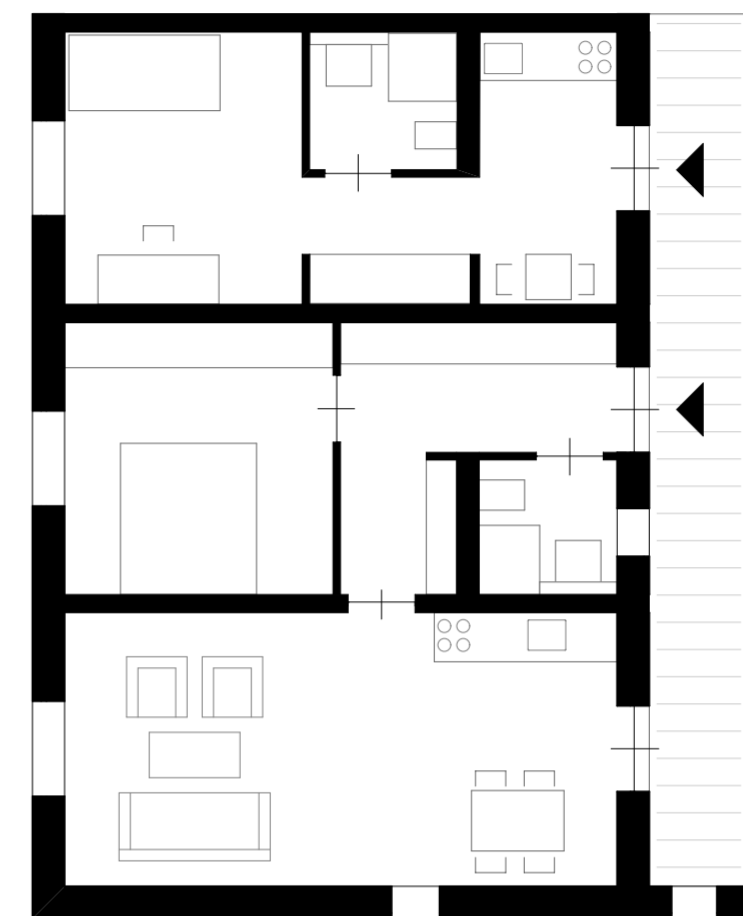

accommodation for refugees
8 persons
78,7 m²

conversion into...

4-room flat

one-room apartment & 2-room flat

shared accommodation for students

student apartments